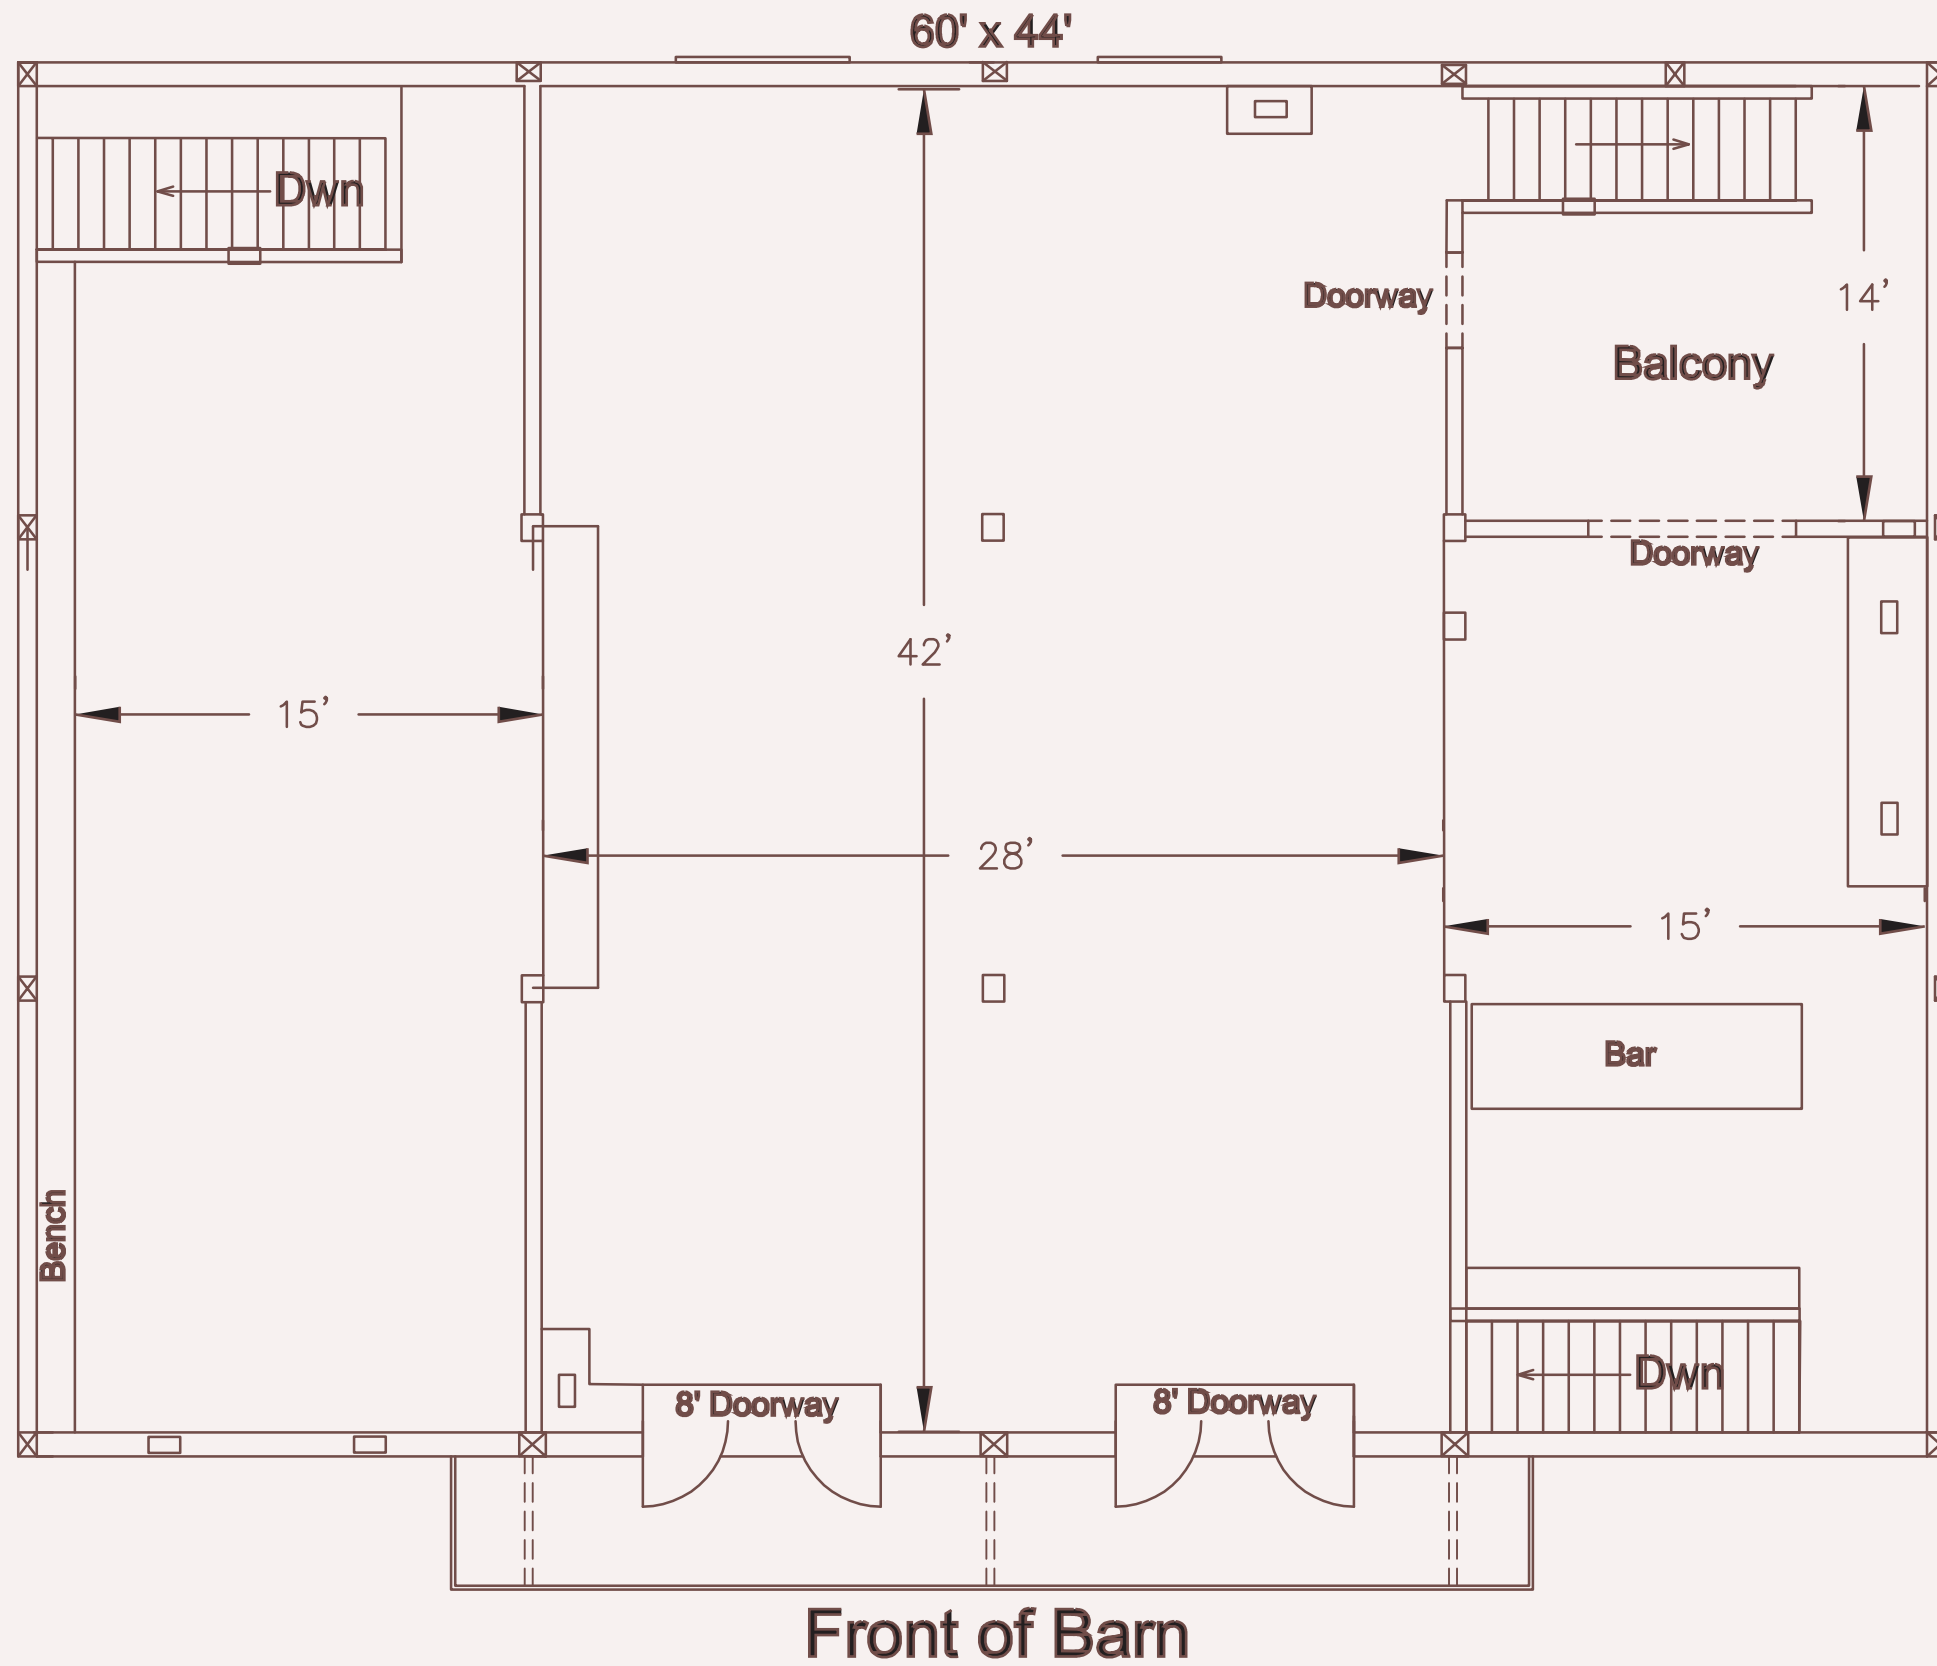

# THE VALLEY

---

The Valley is a newly renovated 1840's barn, located only 1/2 mile east of Misty Farm. The beautiful ceremony site includes bench seating, followed by the outdoor round silo bar for cocktail hour, a Dining Barn seating up to 275 people, and the beautiful historic main barn for the party. Also, on site is a groom's shed, bridal staging area, and six bathrooms. Come tour this unique venue, and fall in love all over again...

# Assembly barn main floor

---

THE VALLEY

---