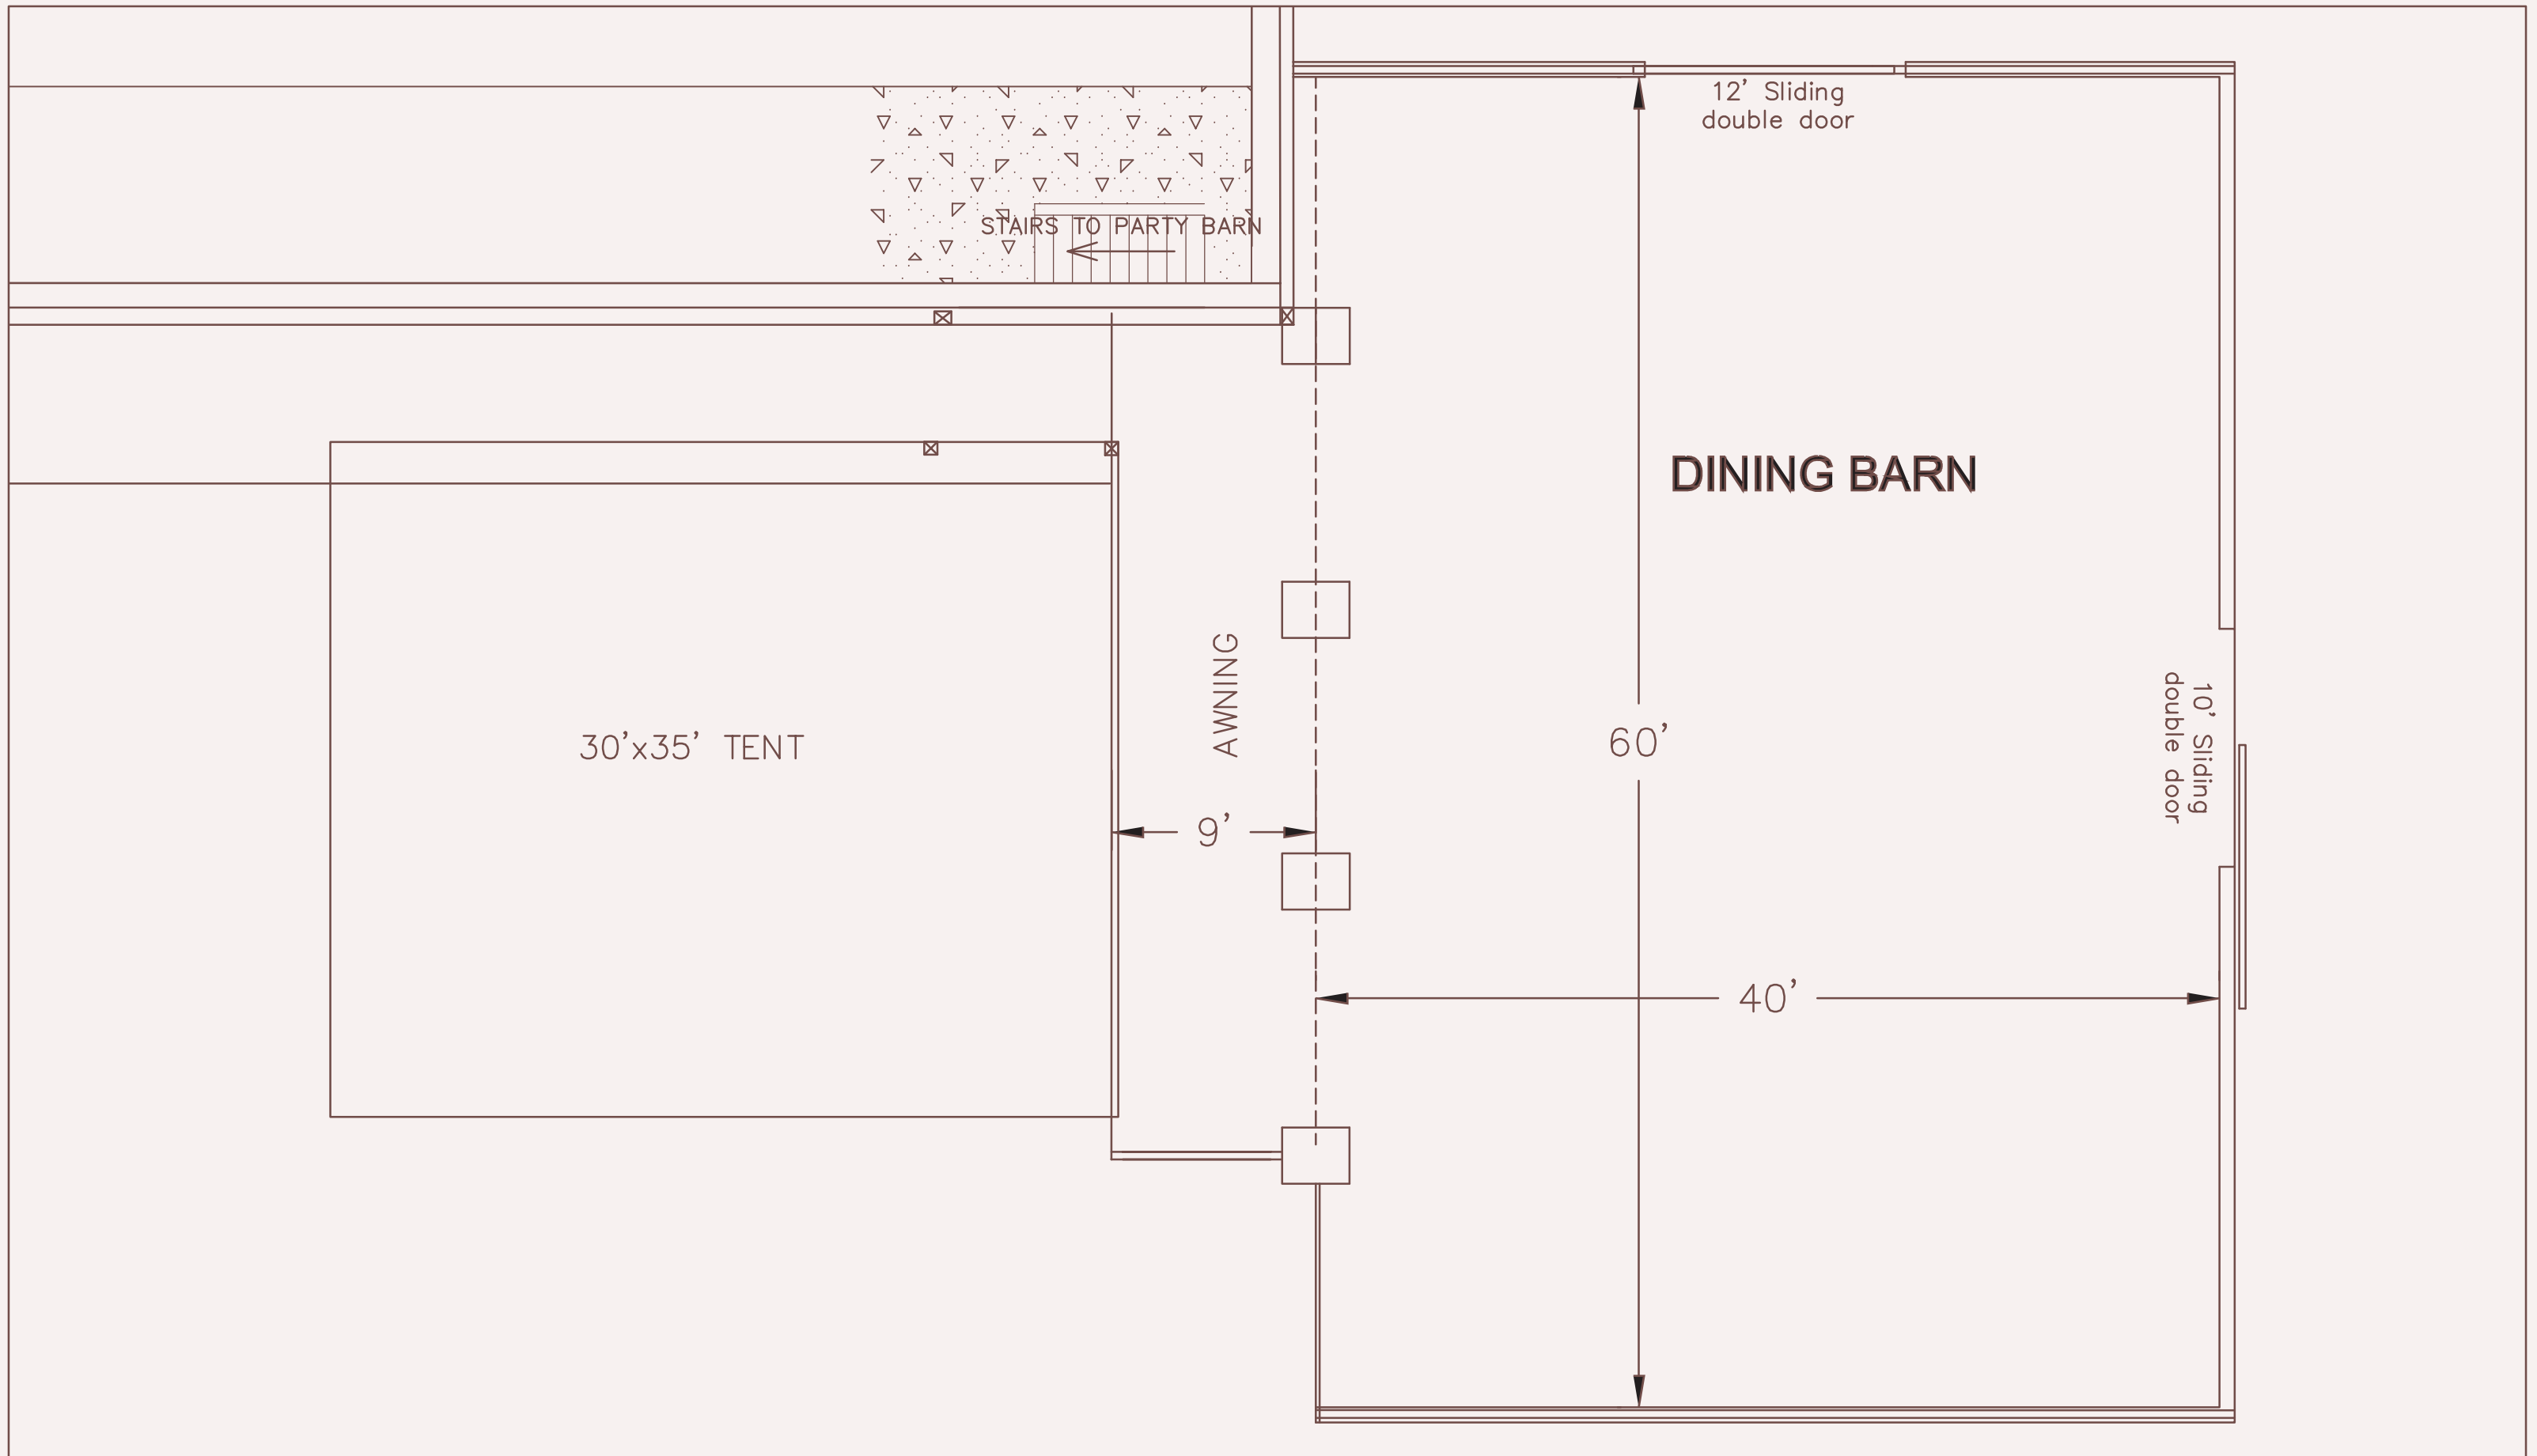

# THE VALLEY

---

The Valley is a newly renovated 1840's barn, located only 1/2 mile east of Misty Farm. The beautiful ceremony site includes bench seating, followed by the outdoor round silo bar for cocktail hour, a Dining Barn seating up to 275 people, and the beautiful historic main barn for the party. Also, on site is a groom's shed, bridal staging area, and six bathrooms. Come tour this unique venue, and fall in love all over again...

# Assembly barn main floor

---

THE VALLEY

---