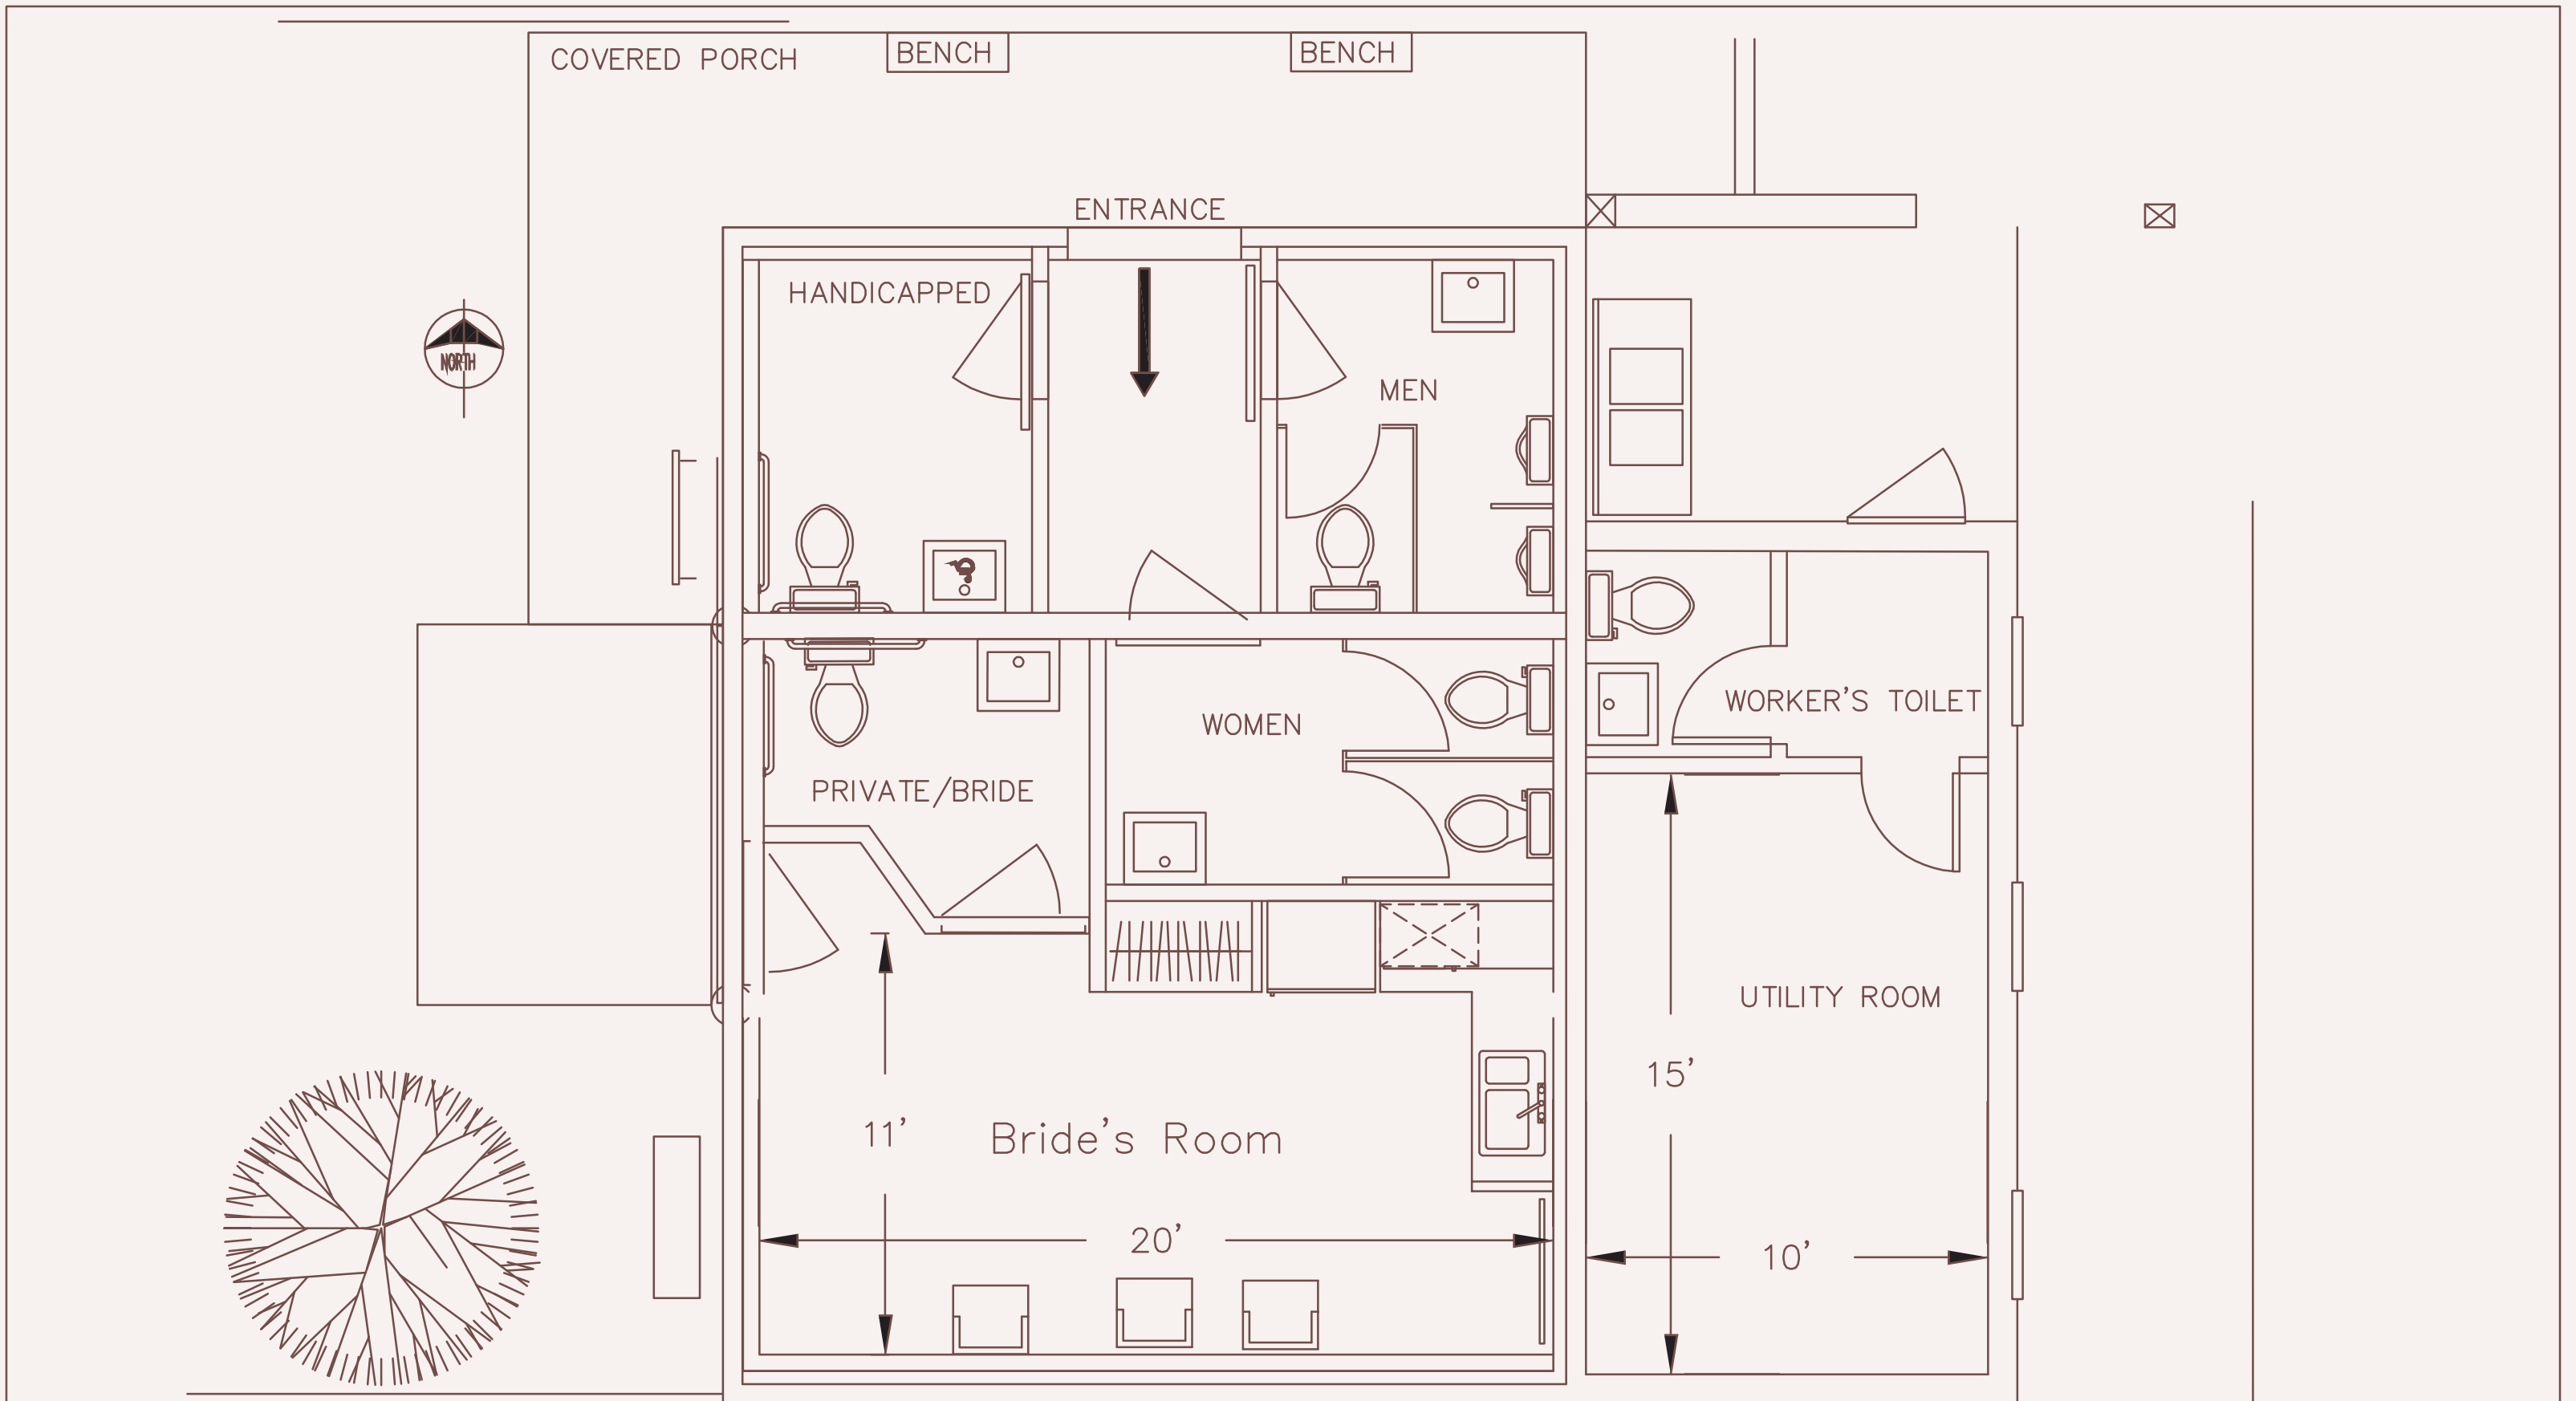

# THE VALLEY

---

The Valley is a newly renovated 1840's barn, located only 1/2 mile east of Misty Farm. The beautiful ceremony site includes bench seating, followed by the outdoor round silo bar for cocktail hour, a Dining Barn seating up to 275 people, and the beautiful historic main barn for the party. Also, on site is a groom's shed, bridal staging area, and six bathrooms. Come tour this unique venue, and fall in love all over again...

# Assembly barn main floor

---

THE VALLEY

---