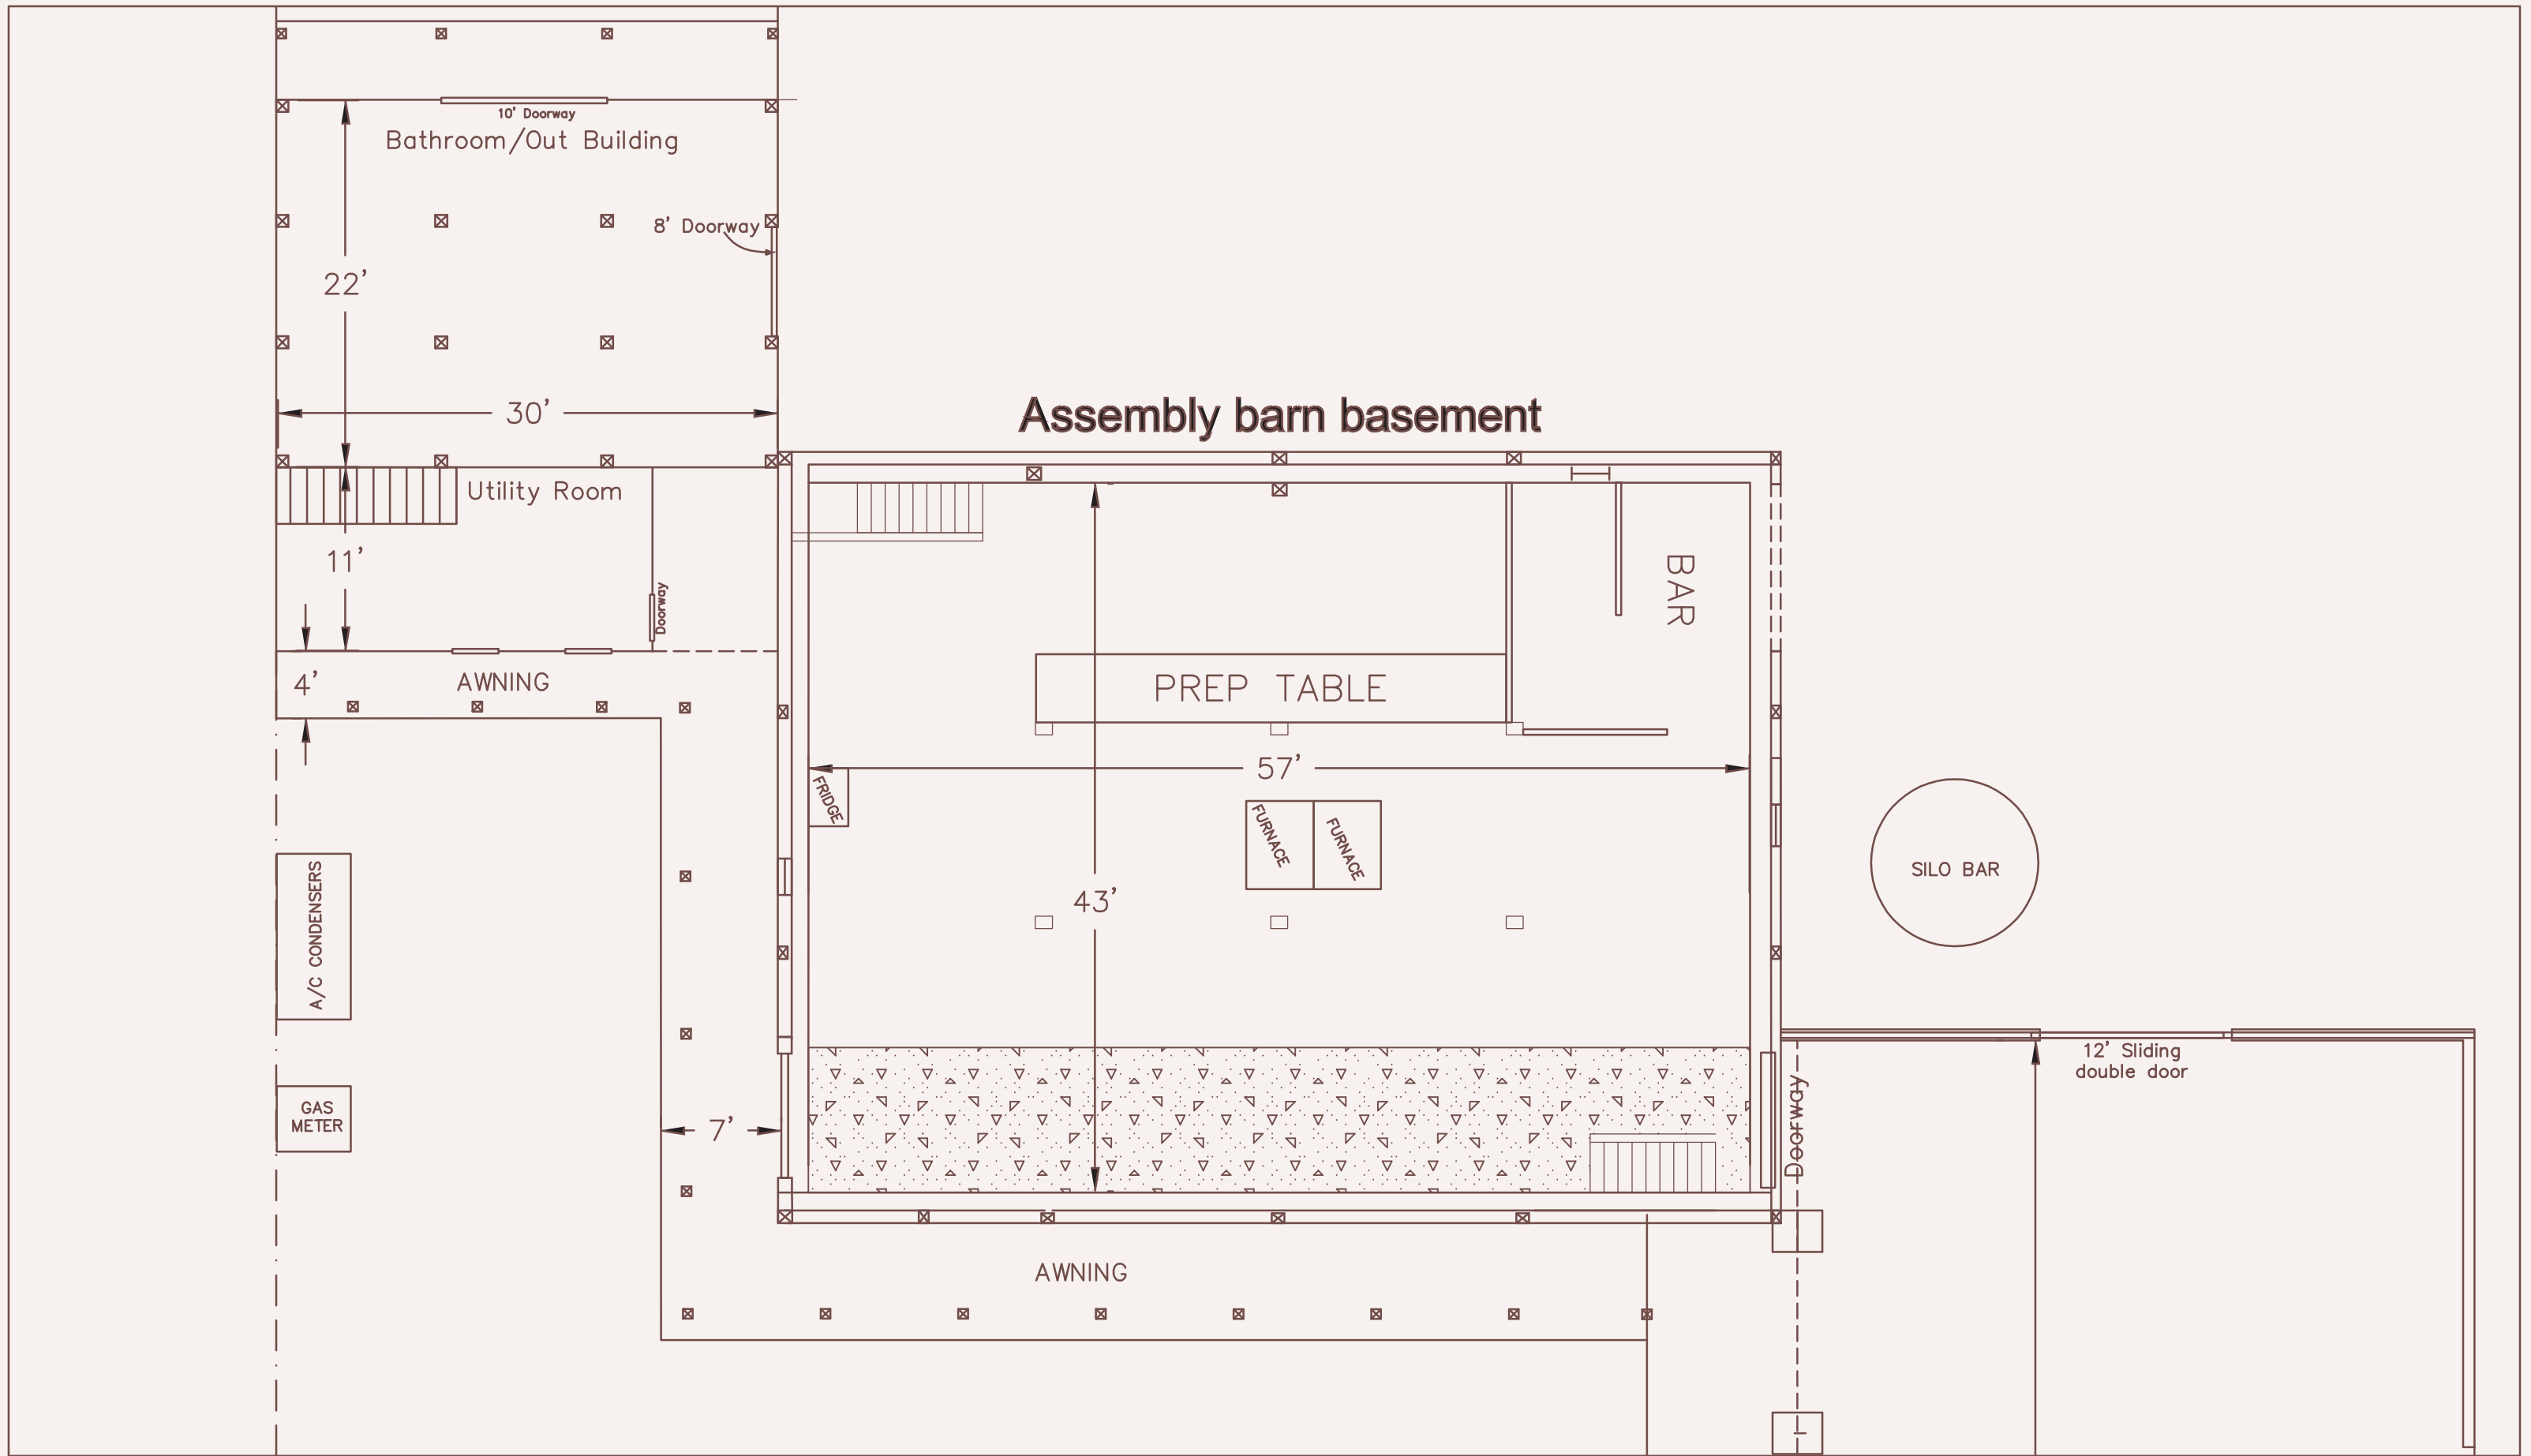

# THE VALLEY

---

The Valley is a newly renovated 1840's barn, located only 1/2 mile east of Misty Farm. The beautiful ceremony site includes bench seating, followed by the outdoor round silo bar for cocktail hour, a Dining Barn seating up to 275 people, and the beautiful historic main barn for the party. Also, on site is a groom's shed, bridal staging area, and six bathrooms. Come tour this unique venue, and fall in love all over again...

# Assembly barn main floor

---

THE VALLEY

---