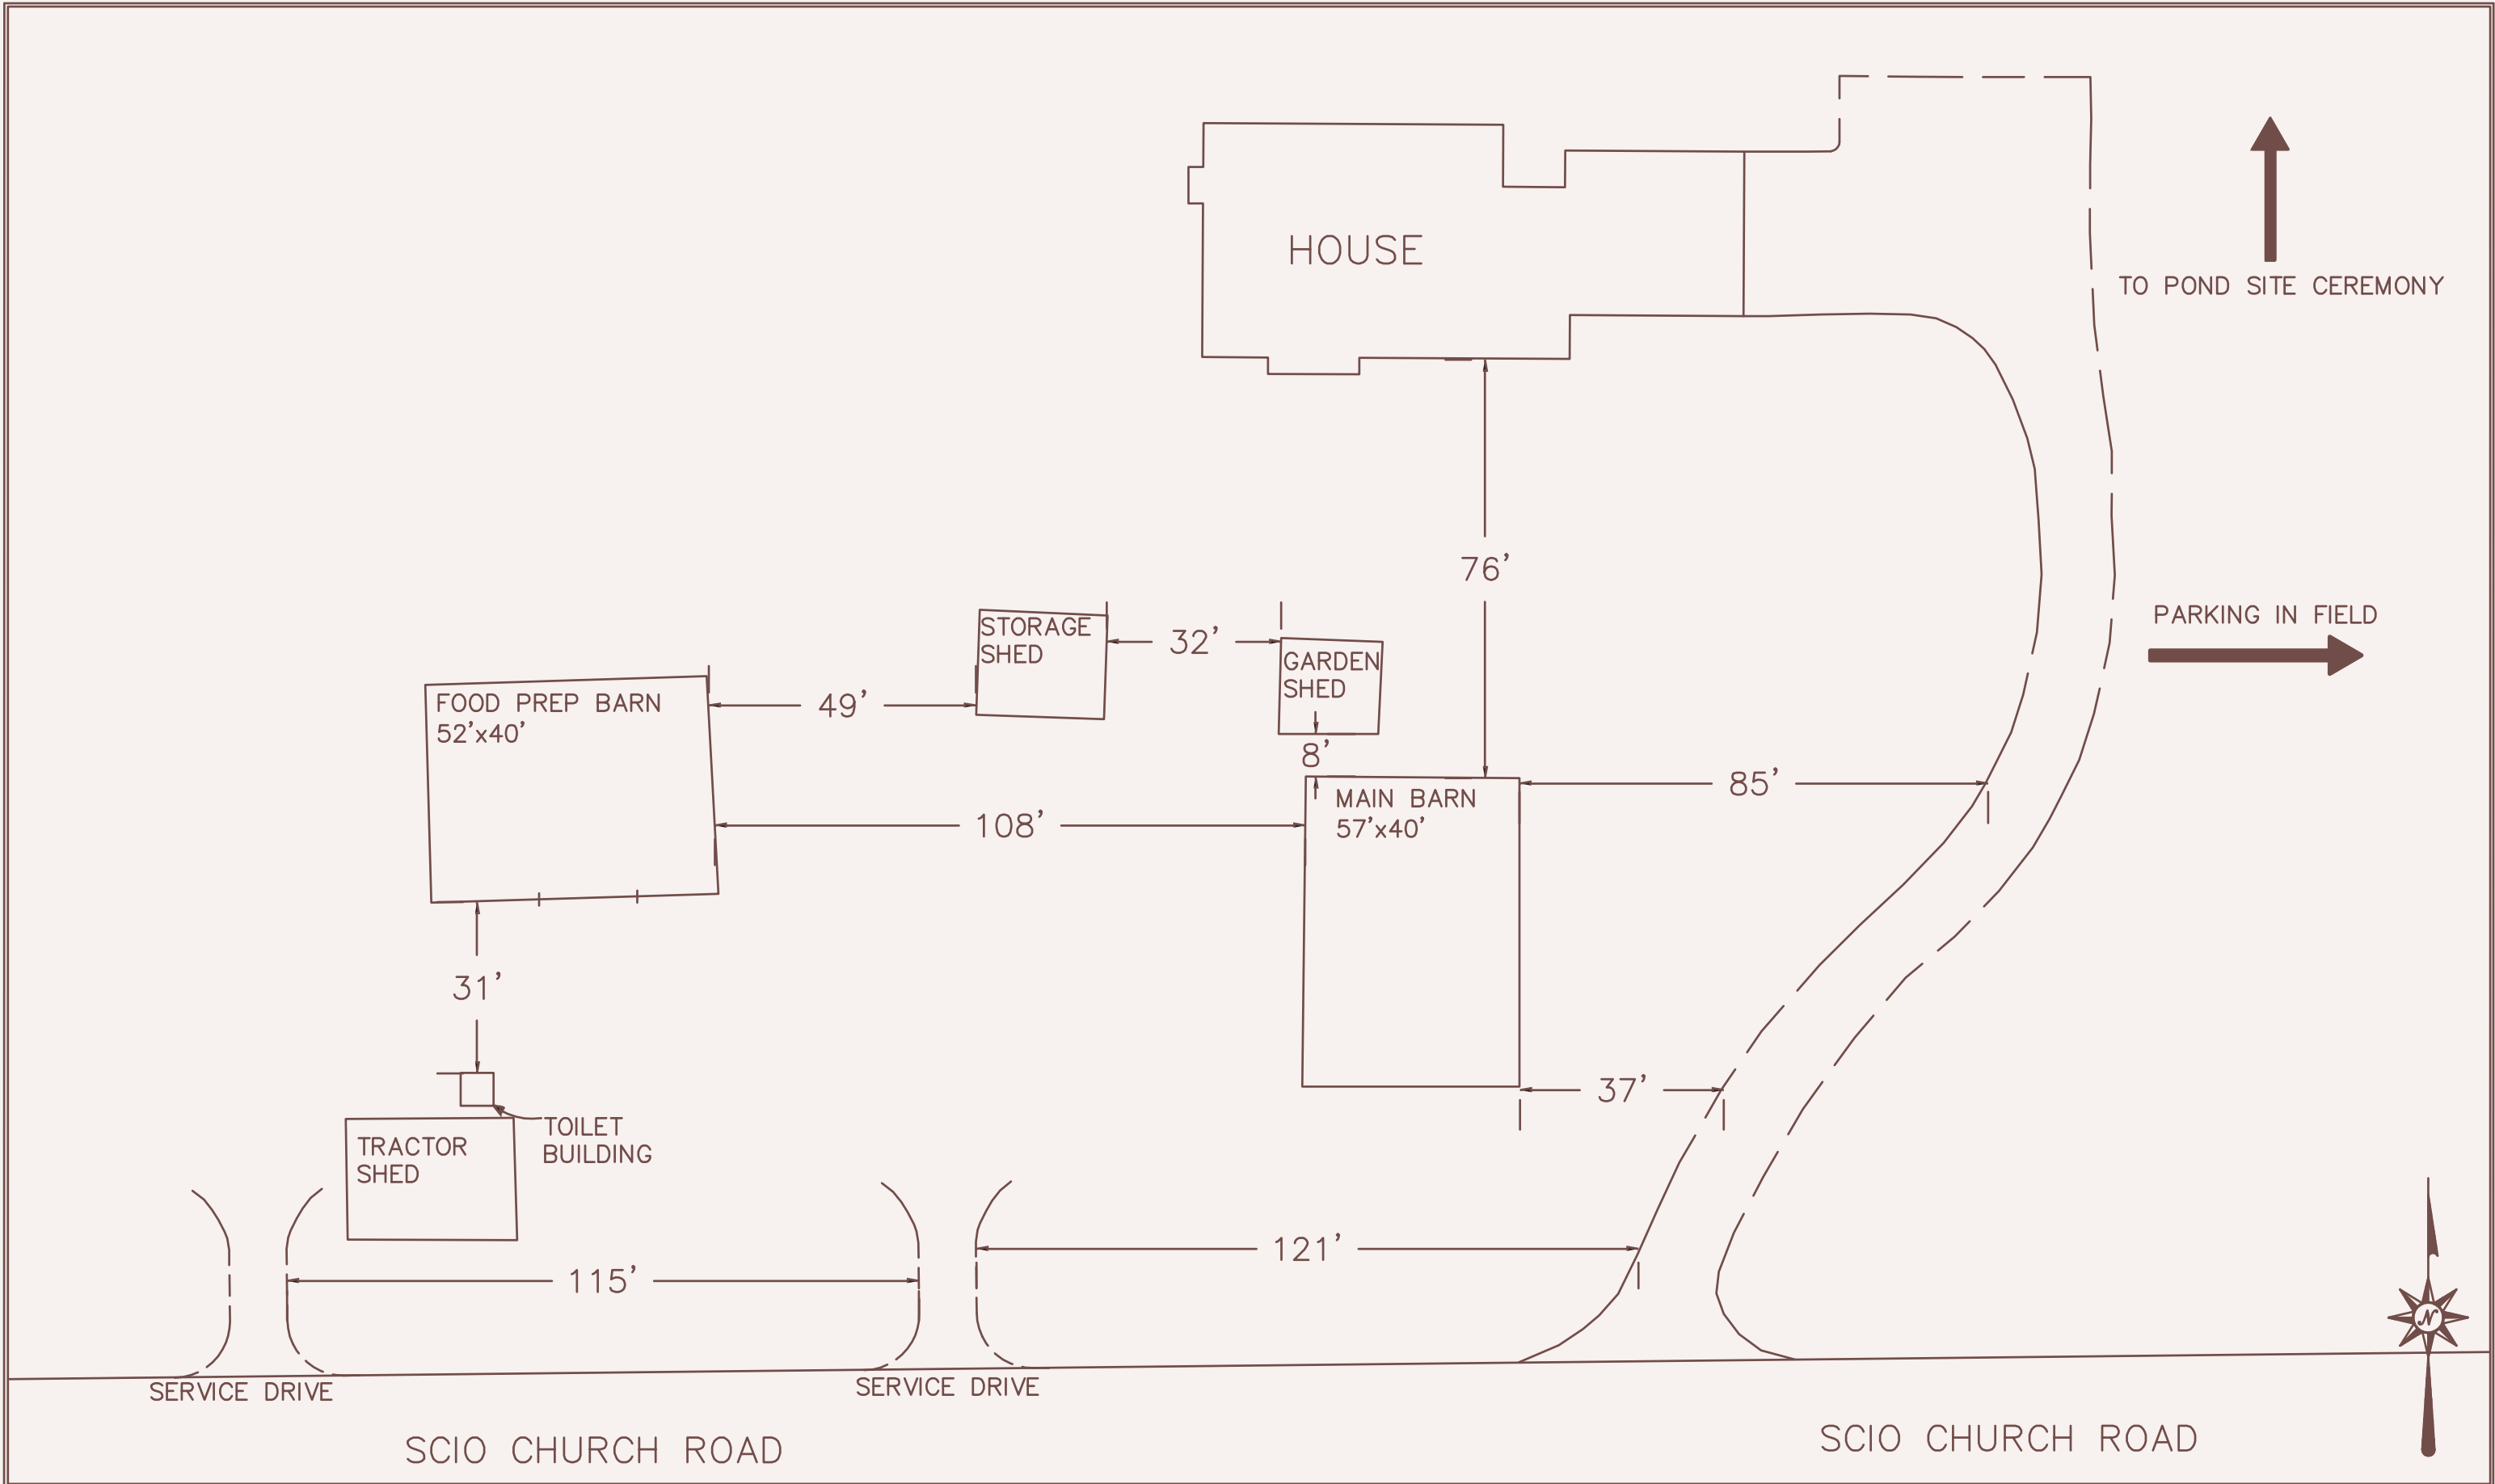

3824 CARPENTER ROAD
YPSILANTI, MICHIGAN 48197
PHONE: (734) 944-2020
FAX: (734) 868-3824

Engineering
Technologies
CORPORATION

copyright